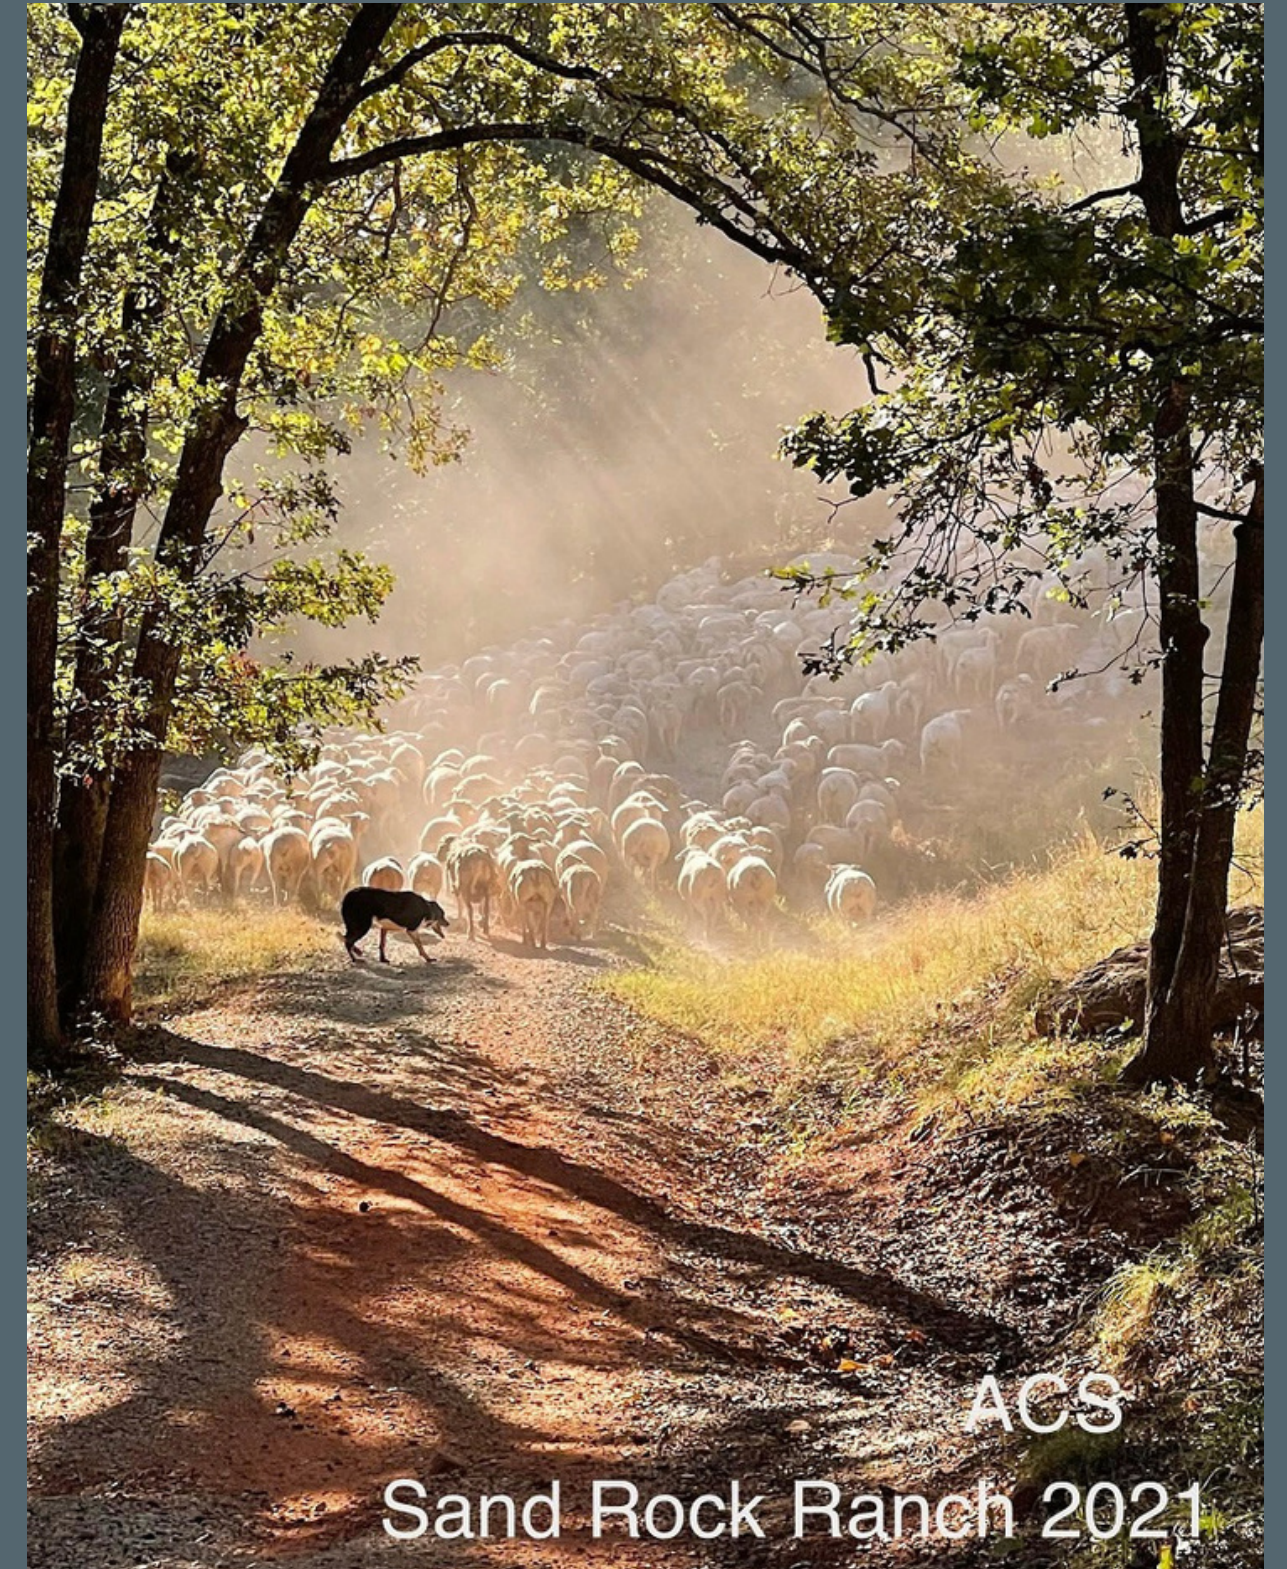

MEEKER CLASSIC 2022

MORNING GATHER

Medium: Photo

Dimensions: 16 x 20"