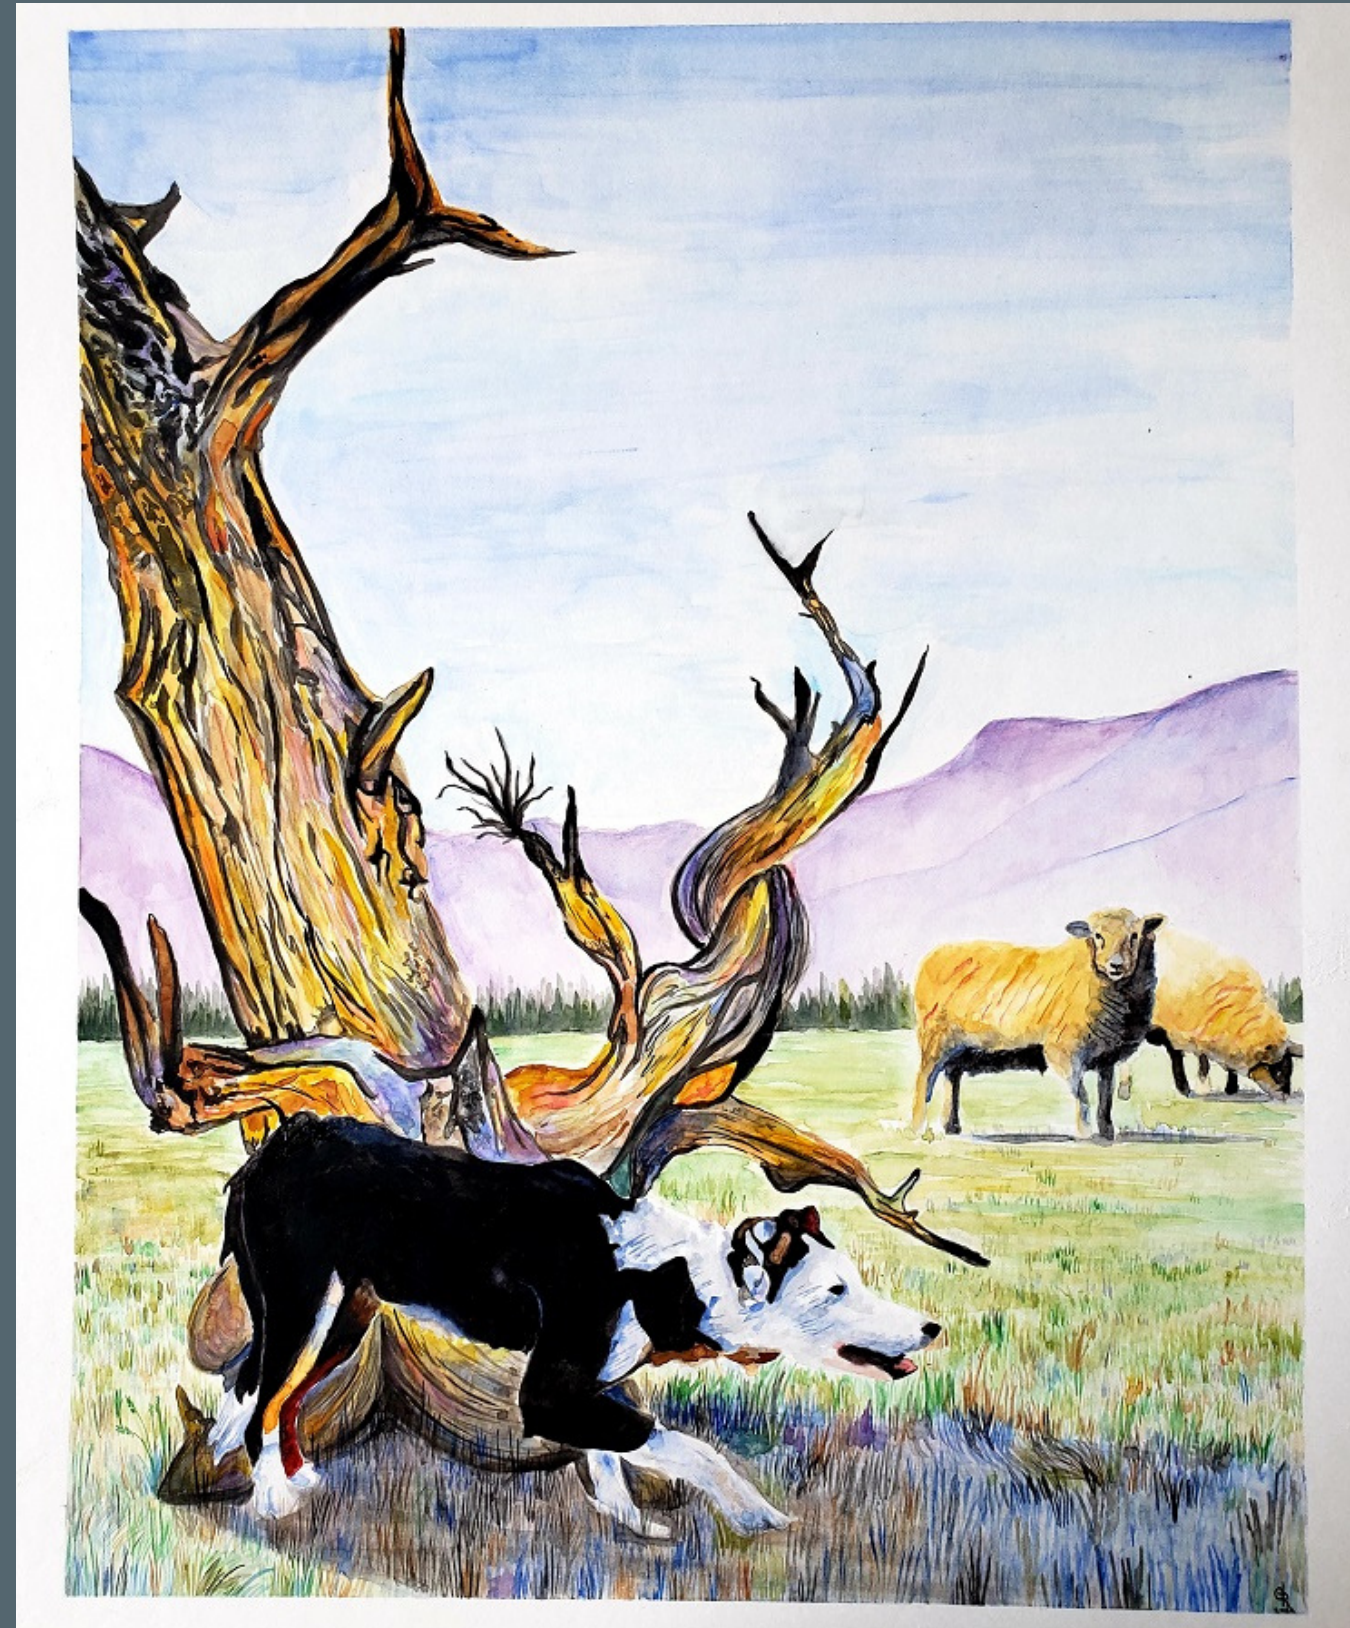

LEADER

Medium: Watercolor

Dimensions: 12 x 18"

MEEKER CLASSIC 2022

COLORS OF THE HUNT

Medium: Watercolor

Dimensions: 16 x 20"

GABRIEL RICHARDSON | MEEKER, CO