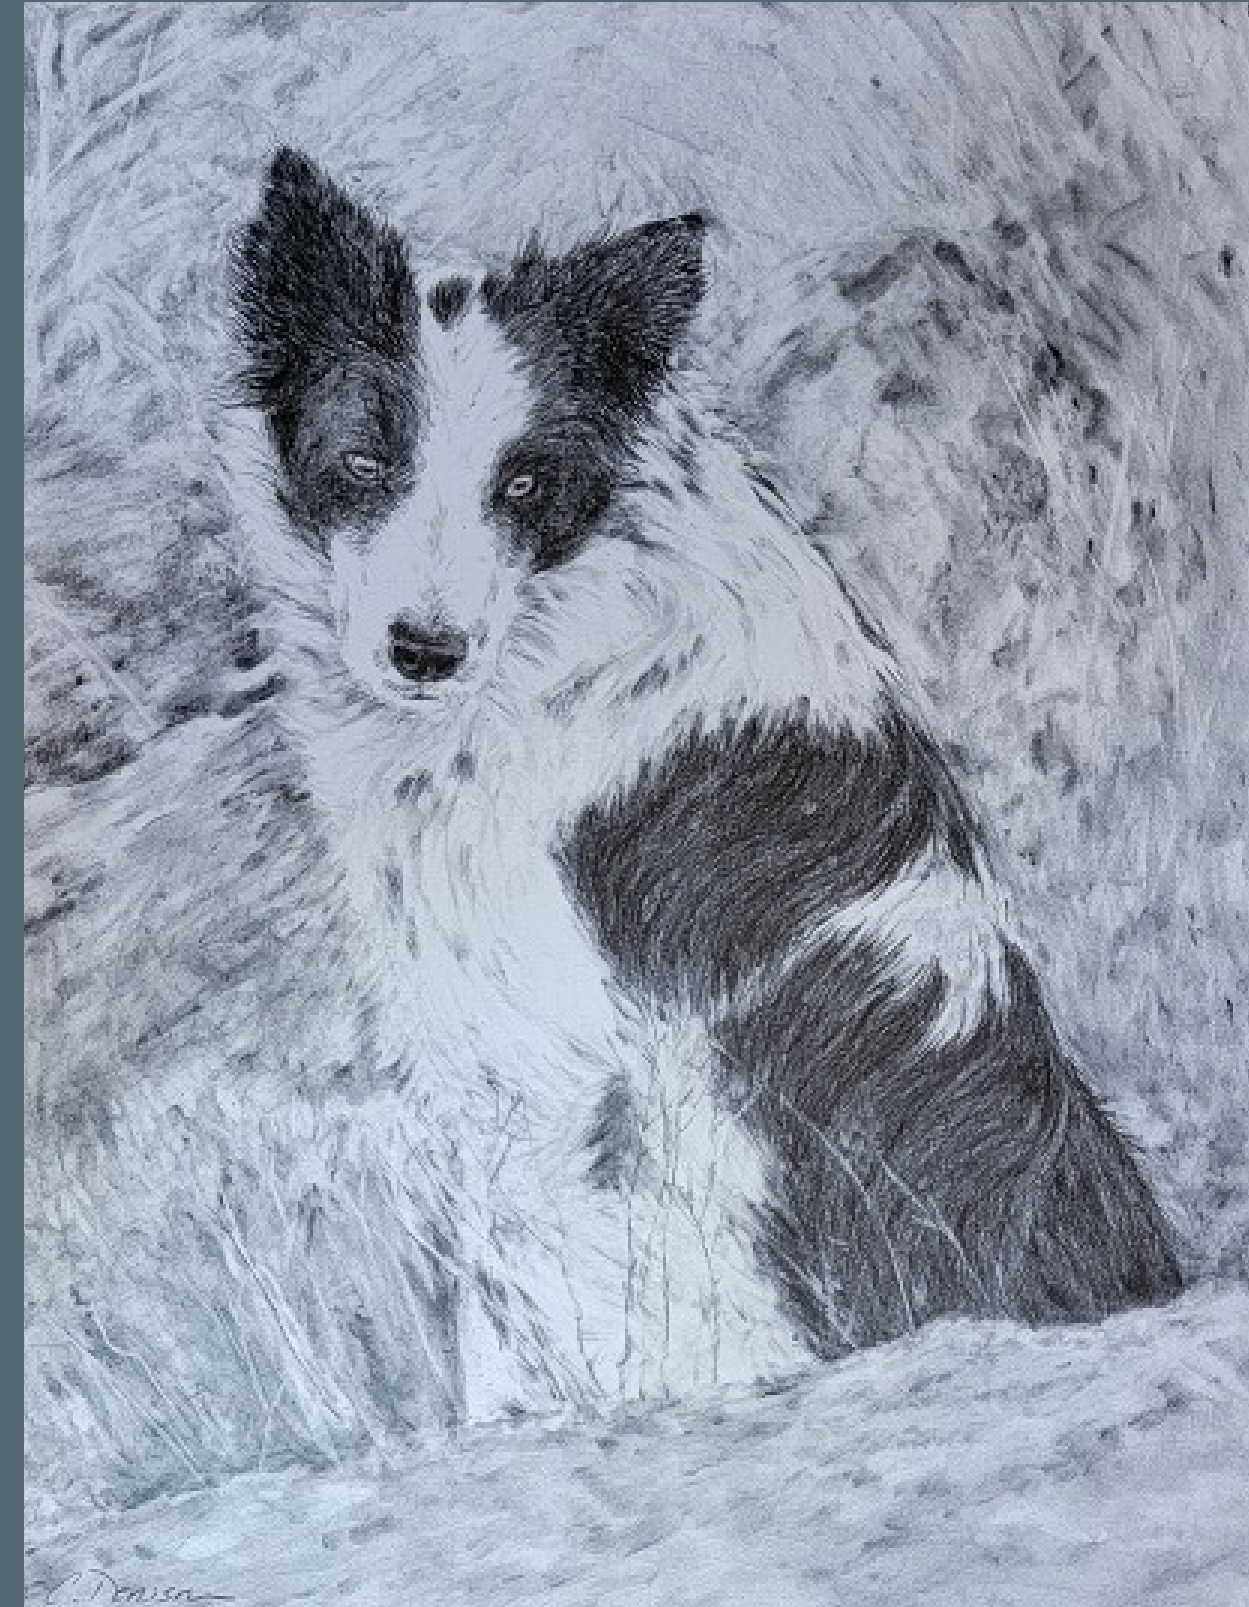

CECILIA CALDERON - 2022 ART JUROR

2021 WINNING ART ENTRIES

EYES IN THE SKY

Medium: Acrylic on Wood

Dimensions: 11 x 14"

THE SMILE

Medium: Oil

Dimensions: 8 x 10"

**READY?
BE BRAVE!**

Medium: Oil

Dimensions: 14 x 14"

HERE'S LOOKING AT YOU KID

Medium: Graphite

Dimensions: 11 x 14"

PEPPER IN THE POT

Medium: Graphite