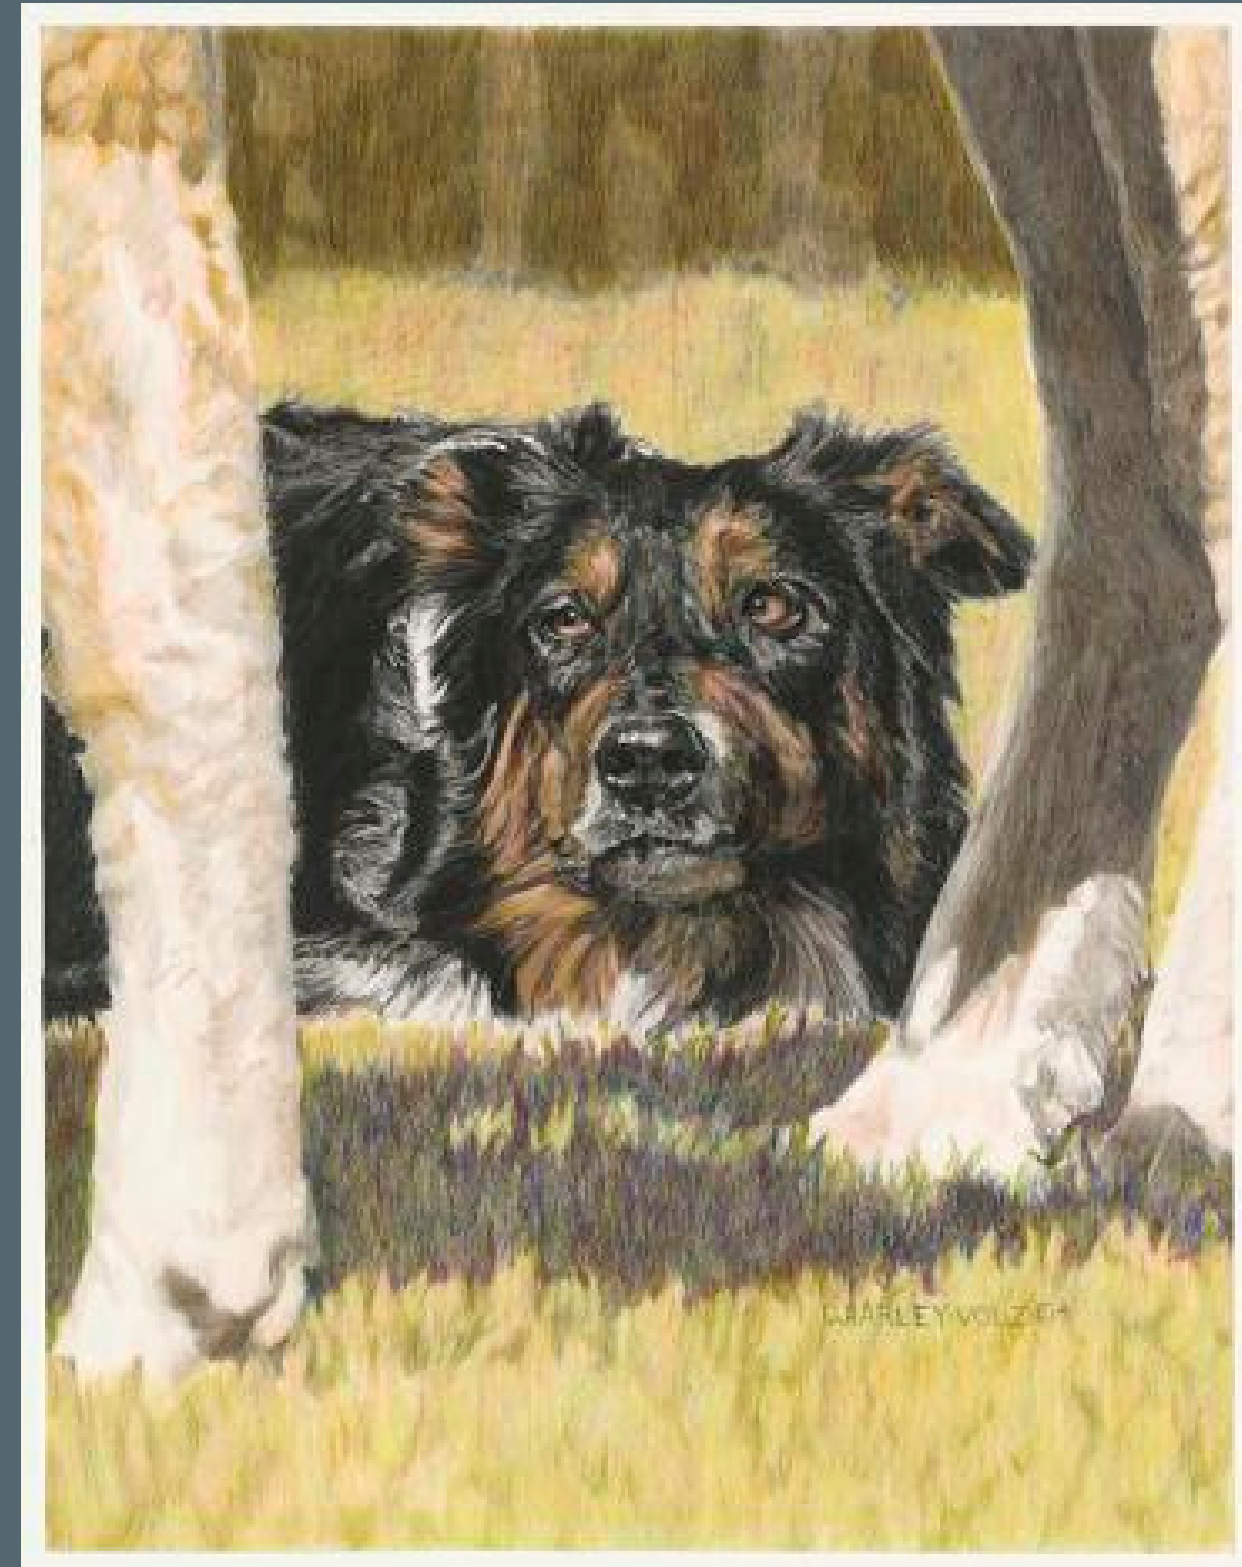

ALL BUSINESS

Medium: Colored Pencil

Dimensions: 8 x 10"